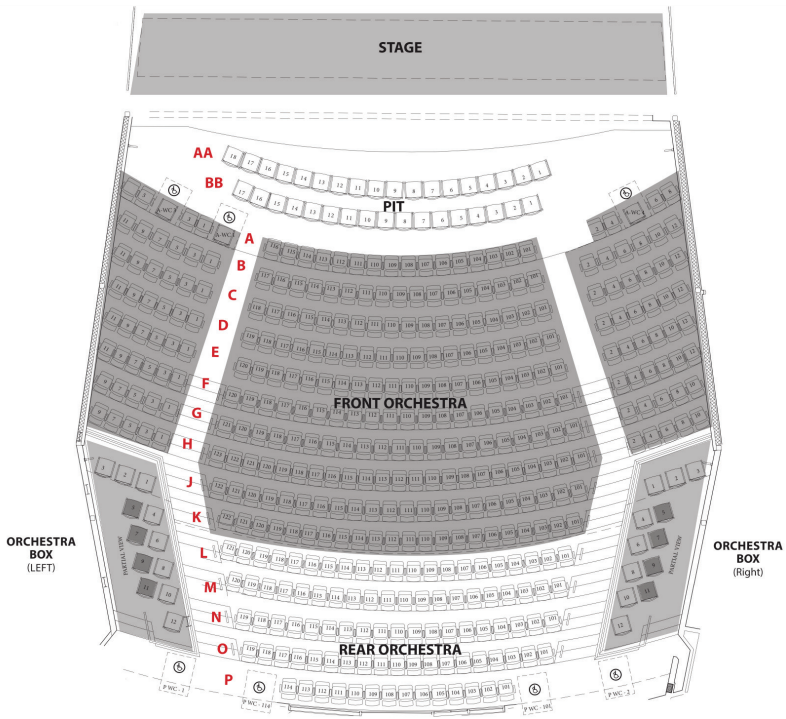

The
Madison
Theatre
at MOLLOY UNIVERSITY

TICKETS: 516.323.4444 | MADISONTHEATRENY.ORG

MADISON THEATRE SEATING CHART

SHOW	TIME	DATE(S)	PRICE
Joseph and the Technicolor Dreamcoat	Various	July 10- August 2	\$35-\$45
Mom's Night Out	8 PM	July 23	\$45-\$50
The Breakers	8 PM	July 30	\$40-\$50
The World Famous Glenn Miller Orchestra	7 PM	August 21	\$65
Kelly Bishop Book Signing: <i>the Third Gilmore Girl</i>	7 PM	September 10	\$37
Liane Moriarty Book Signing: <i>Big Little Truths</i>	7 PM	September 14	\$45
Battle of the Decades: A Tribute to the 70s, 80s, & 90s	7:30 PM	September 19	\$50-\$90
Richard Elliott: Straight Up Down	8 PM	September 26	\$50-\$95
Zepplin Reimagined	8 PM	October 3	\$40-\$50
Give Our Regards to Broadway: A Salute to the 21st Century Musical	3 PM	October 4	\$45-\$65
Sweeney Todd: The Demon Barber of Fleet Street	Various	October 23-25	\$35
South Shore Symphony Presents: Halloween Spooktacular	7:30 PM	October 30	\$30
An Evening with Vincent Ingala	8 PM	November 27	\$40-\$95
We Three Kings, The Irish Dance Christmas Sensation	Various	November 28 & 29	\$50-\$60
Tchaikovsky's Nutcracker Ballet	Various	December 4-6	\$60-\$65
Home for the Holidays: A Christmas Celebration	Various	December 17-20	\$40-\$60
A Dream is a Wish Princess Concert	11 AM & 3 PM	April 10-11, 2027	\$25-\$60

The Madison Theatre
at MOLLOY UNIVERSITY
2026 Schedule

THE MADISON THEATRE IS LOCATED AT 1000 HEMPSTEAD AVENUE IN ROCKVILLE CENTRE, NY

The
Madison
Theatre
at MOLLOY UNIVERSITY

1000 Hempstead Ave.
Rockville Centre, NY 11570